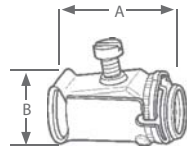

AC (BX) CONNECTORS (ZINC DIE CAST)

HALEX PART #	DIMENSIONS (INCHES)			HALEX PART #	DIMENSIONS (INCHES)		
	A	B	C		A	B	C
05803B	0.38	0.63	0.781	BAGGED ITEMS			
				90580	0.38	0.63	0.781
				20581	0.38	0.63	0.781

AC (BX) CONNECTORS (ZINC DIE CAST)

HALEX PART #	DIMENSIONS (INCHES)		
	A	A	B
	(MIN)	(MAX)	
SNAP-IN TYPE			
05803NB	0.38	0.63	0.781

MC "SNAP-IN" CONNECTORS (STEEL)

HALEX PART #	DIMENSIONS (INCHES)		HALEX PART #	DIMENSIONS (INCHES)	
	A	B		A	B
SNAP-IN TYPE					
65705B	1.45	0.94	BAGGED ITEMS		
			26571	1.38	0.94

SNAP-RITE MC, AC, FLEX CONNECTORS (ZINC)

HALEX PART #	DIMENSIONS (INCHES)	
	A	B
85403NB	1.202	0.880

SNAP-RITE DUPLEX MC, AC, FLEX CONNECTORS (ZINC)

HALEX PART #	DIMENSIONS (INCHES)	
	A	B
95403NB	1.816	1.56

HIT LOCK® NON-METALLIC (NYLON) CABLE CONNECTORS

HALEX PART #	DIMENSIONS (INCHES)		HALEX PART #	DIMENSIONS (INCHES)	
	A	B		A	B
FITS NM CABLE: #14/2, #14/3, #12/2, #12/3, #10/2, #10/3					
75105B	0.98	0.49	FITS NM CABLE: #14/3, #12/3, #10/3, #8/3, #6/3		
			75107B	1.25	0.58
BAGGED ITEMS					
97511	1.00	0.49	27512	1.30	0.58
27511	1.00	0.49			