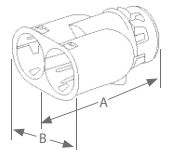

AC (BX) CONNECTORS (ZINC DIE CAST)

HALEX PART #	DIMENSIONS (INCHES)			HALEX PART #	DIMENSIONS (INCHES)		
	A	B	C		A	B	C
05803B	0.38	0.63	0.781	BAGGED ITEMS			
				90580	0.38	0.63	0.781
				20581	0.38	0.63	0.781

AC (BX) CONNECTORS (ZINC DIE CAST)

HALEX PART #	DIMENSIONS (INCHES)		
	A	A	B
	(MIN)	(MAX)	
SNAP-IN TYPE			
05803NB	0.38	0.63	0.781

MC "SNAP-IN" CONNECTORS (STEEL)

HALEX PART #	DIMENSIONS (INCHES)		HALEX PART #	DIMENSIONS (INCHES)	
	A	B		A	B
SNAP-IN TYPE					
65705B	1.45	0.94	BAGGED ITEMS		
			26571	1.38	0.94

SNAP-RITE MC, AC, FLEX CONNECTORS (ZINC)

HALEX PART #	DIMENSIONS (INCHES)	
	A	B
85403NB	1.202	0.880

SNAP-RITE DUPLEX MC, AC, FLEX CONNECTORS (ZINC)

HALEX PART #	DIMENSIONS (INCHES)	
	A	B
95403NB	1.816	1.56

HIT LOCK® NON-METALLIC (NYLON) CABLE CONNECTORS

HALEX PART #	DIMENSIONS (INCHES)		HALEX PART #	DIMENSIONS (INCHES)	
	A	B		A	B
FITS NM CABLE: #14/2, #14/3, #12/2, #12/3, #10/2, #10/3					
75105B	0.98	0.49	FITS NM CABLE: #14/3, #12/3, #10/3, #8/3, #6/3		
			75107B	1.25	0.58
BAGGED ITEMS					
97511	1.00	0.49	27512	1.30	0.58
27511	1.00	0.49			