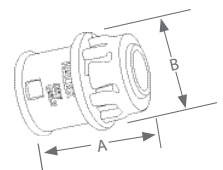

AC (BX) CONNECTORS (ZINC DIE CAST)

HALEX PART #	DIMENSIONS (INCHES)			HALEX PART #	DIMENSIONS (INCHES)		
	A	B	C		A	B	C
05803B	0.38	0.63	0.781	BAGGED ITEMS			
				90580	0.38	0.63	0.781
				20581	0.38	0.63	0.781

AC (BX) CONNECTORS (ZINC DIE CAST)

HALEX PART #	DIMENSIONS (INCHES)		
	A	A	B
	(MIN)	(MAX)	
SNAP-IN TYPE			
05803NB	0.38	0.63	0.781

MC "SNAP-IN" CONNECTORS (STEEL)

HALEX PART #	DIMENSIONS (INCHES)		HALEX PART #	DIMENSIONS (INCHES)	
	A	B		A	B
SNAP-IN TYPE					
65705B	1.45	0.94	BAGGED ITEMS		
			26571	1.38	0.94

SNAP-RITE MC, AC, FLEX CONNECTORS (ZINC)

HALEX PART #	DIMENSIONS (INCHES)	
	A	B
85403NB	1.202	0.880

SNAP-RITE DUPLEX MC, AC, FLEX CONNECTORS (ZINC)

HALEX PART #	DIMENSIONS (INCHES)	
	A	B
95403NB	1.816	1.56

HIT LOCK® NON-METALLIC (NYLON) CABLE CONNECTORS

HALEX PART #	DIMENSIONS (INCHES)		HALEX PART #	DIMENSIONS (INCHES)	
	A	B		A	B
FITS NM CABLE: #14/2, #14/3, #12/2, #12/3, #10/2, #10/3					
75105B	0.98	0.49	FITS NM CABLE: #14/3, #12/3, #10/3, #8/3, #6/3		
			75107B	1.25	0.58
BAGGED ITEMS					
97511	1.00	0.49	27512	1.30	0.58
27511	1.00	0.49			